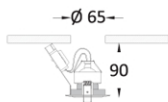

Series of false-ceiling recessed downlights, that can be fixed, adjustable and water resistant (IP44). It is made of die-cast aluminum. It comes in two ring pieces that are tightly placed together with the use of a magnet. This protects the plasterboard during re-lamping since the outer ring remains stable on the ceiling. The adjustable version offers 360 degrees rotation on the horizontal axis. The lamp is placed deep in order to ensure minimum glare. It can house honeycomb louvre. It comes with 12V MR16 socket for halogen and led lamps.

 .1 white

 .3 brushed chrome

| aria | | V | W | TYPE | BASE |
|-----------|-------------------|----|----|----------|------|
| 73-001702 | die-cast aluminum | 12 | 35 | QR-CB 35 | GU4 |

accessories

| | |
|----------|------------------|
| 21-99002 | honeycomb louvre |
|----------|------------------|