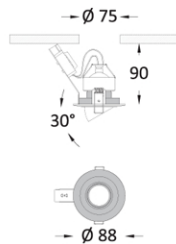

aria

Series of false-ceiling recessed downlights, that can be fixed, adjustable and water resistant (IP44). It is made of die-cast aluminum. It comes in two ring pieces that are tightly placed together with the use of a magnet. This protects the plasterboard during re-lamping since the outer ring remains stable on the ceiling. The adjustable version offers 360 degrees rotation on the horizontal axis. The lamp is placed deep in order to ensure minimum glare. It can house honeycomb louvre. It comes with 12V MR16 socket for halogen and led lamps.

aria

aria		V	W	TYPE	BASE
73-001801	die-cast aluminum	12	50	QR-CB 51	GU5.3

accessories

21-99001 honeycomb louvre

.1 white

.3 brushed chrome