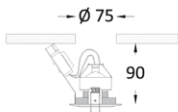

Series of false-ceiling recessed downlights, that can be fixed, adjustable and water resistant (IP44). It is made of die-cast aluminum. It comes in two ring pieces that are tightly placed together with the use of a magnet. This protects the plasterboard during re-lamping since the outer ring remains stable on the ceiling. The adjustable version offers 360 degrees rotation on the horizontal axis. The lamp is placed deep in order to ensure minimum glare. It can house honeycomb louvre. It comes with 12V MR16 socket for halogen and led lamps.

.1 white

aria		V	W	TYPE	BASE
73-001804	die-cast aluminum	12	50	QR-CB 51	GU5.3

accessories

21-99001	honeycomb louvre
----------	------------------