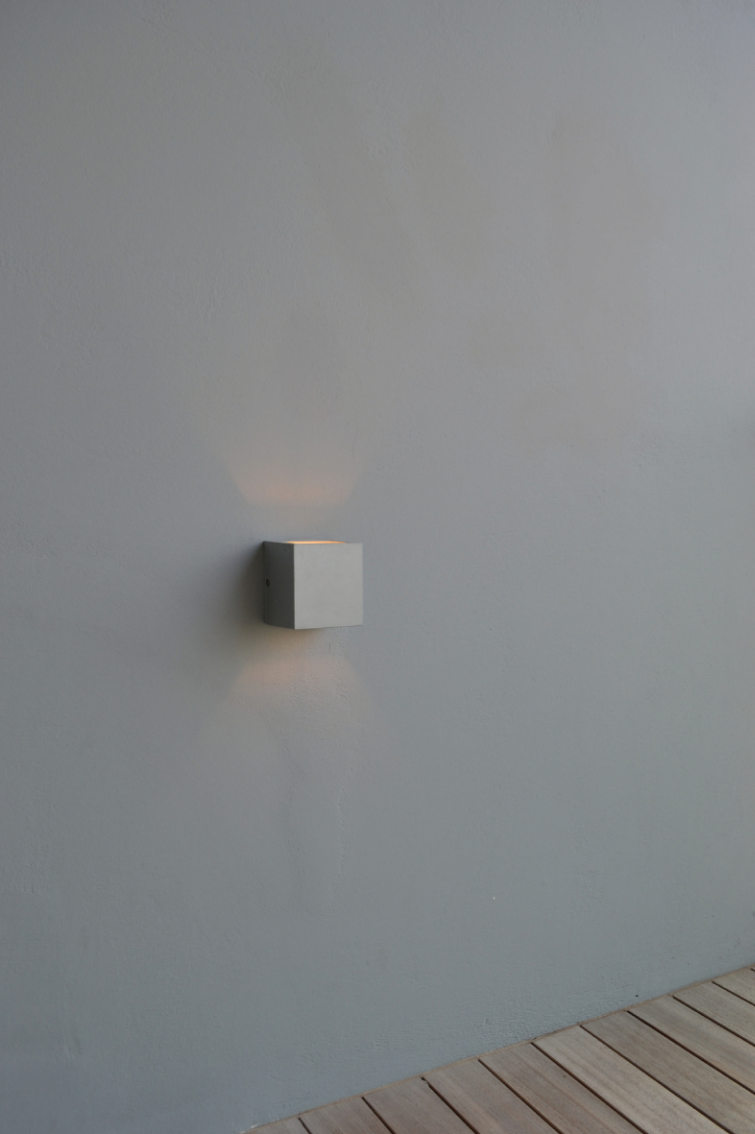

Series of wall mounted lighting fixtures. It is made of oxidation resistant die-cast aluminum and clear glass cover. It is waterproof (IP54) with use of silicon gaskets. It comes in one- and two-emission versions (up and down). It is available with 230V sockets for halogen, compact fluorescent and led lamps.

.5 silver grey

| edra      |                   | V   | W  | TYPE  | BASE |
|-----------|-------------------|-----|----|-------|------|
| 73-007052 | die-cast aluminum | 230 | 40 | H-PIN | G9   |