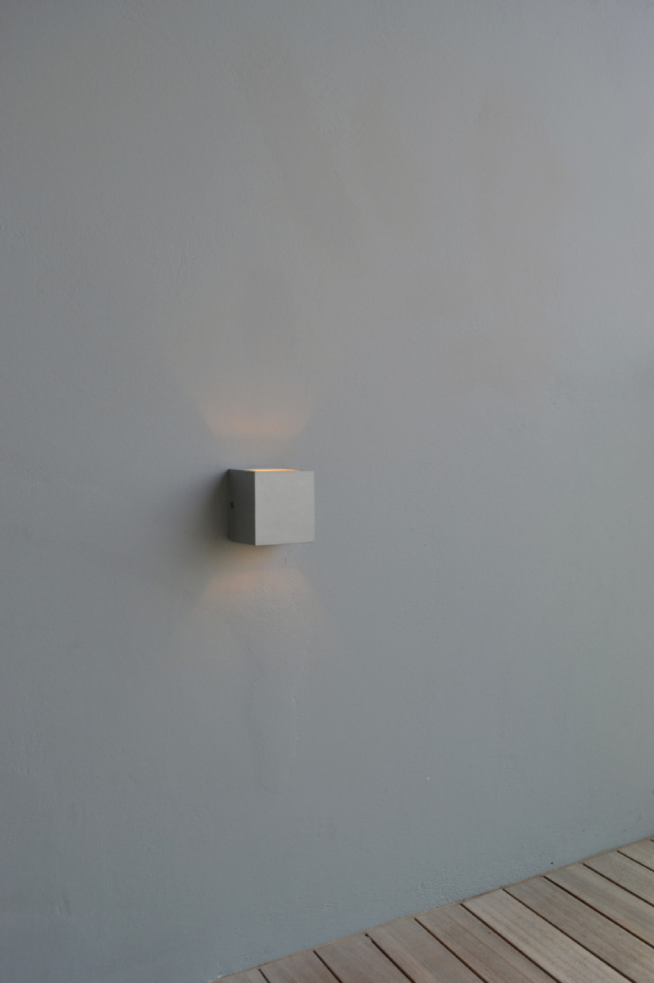

edra

Series of wall mounted lighting fixtures. It is made of oxidation resistant die-cast aluminum and clear glass cover. It is waterproof (IP54) with use of silicon gaskets. It comes in one- and two-emission versions (up and down). It is available with 230V sockets for halogen, compact fluorescent and led lamps.

 .5 silver grey

edra		V	W	TYPE	BASE
73-007054	die-cast aluminum	230	60	INC	E27