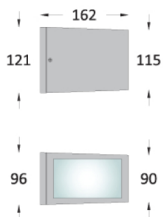

edra

Series of wall mounted lighting fixtures. It is made of oxidation resistant die-cast aluminum and clear glass cover. It is waterproof (IP54) with use of silicon gaskets. It comes in one- and two-emission versions (up and down). It is available with 230V sockets for halogen, compact fluorescent and led lamps.

 .5 silver grey

edra		V	W	TYPE	BASE
73-007054	die-cast aluminum	230	60	INC	E27