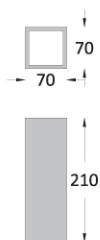

gypso

Series of wall mounted, wall recessed and false-ceiling recessed lighting fixtures. It is made of high quality plaster in different shapes. The recessed versions are frameless and come with a frosted glass cover. The wall mounted versions have got up or up-down wall-washing light emission. It can be painted in any plastic color, creating splendid widespread light effect. It is available with 230V sockets for halogen, compact fluorescent and led lamps.

gypso		V	W	TYPE	BASE
19-048418	plaster	230	2x60	H-PIN	G9
IP20	CE				