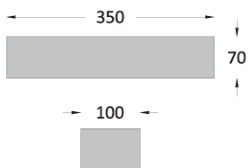

gypso		V	W	TYPE	BASE
19-048430	plaster	230	200	QT-DE	R7s
IP20	CE