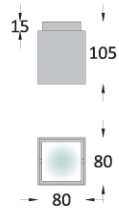

kivo

Series of wall / ceiling mounted lighting fixtures. It is made of brushed aluminum. It comes in two size versions. It is available with 230V GU10 and G9 socket for halogen or led lamps. It comes with accessory aluminum and glass covers.

kivo

kivo		V	W	TYPE	BASE
52-00107	aluminum	230	35	PAR 16	GU10

 .4 brushed aluminum