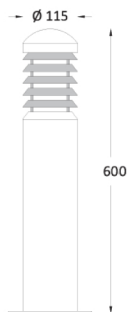

## loto

Series of ground mounted bollard-type lighting fixtures. It is made of stainless steel (316 degrees) and of teak wood. It is waterproof (IP55) with use of silicon gaskets. It comes in two basic round versions of 350mm and 600mm tall, and also in one special LED version of 400mm tall. It houses the lamp inside a polycarbonate frosted cover and comes with an asymmetrical blind outer cover, so that it can offer uniform widespread light with anti-glare effect. It is accompanied by an iron base for better ground installation. It is available with 230V E27 socket for compact fluorescent and led lamps and in the LED version with 5x350mA LED (with remote driver). It can be manufactured in custom heights on request.

loto

loto	V	W	TYPE	BASE	
88-37060	stainless steel	230	14	TC-EL	E27