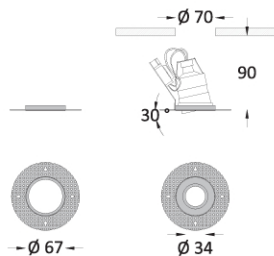

aria trimless

Series of false-ceiling frameless recessed downlights with the minimum possible depth required. It comes in fixed, adjustable and water resistant versions (IP44). It is made of die-cast aluminum and comes in two parts with separate codes. The metal box is first installed in the false-ceiling and putty covered and painted over. Then the inner part is tightly placed in the box with the use of a magnet. This protects the plasterboard during re-lamping since the box remains stable on the ceiling. The adjustable version offers 360 degrees rotation on the horizontal axis. The inner part comes in different versions and codes. The lamp is placed deep enough to ensure minimum glare. It can house honeycomb louvre. It comes with 12V MR16 socket for halogen and led lamps.

 .1 white

aria trimless box

73-102000 metal

aria trimless kit

	V	W	TYPE	BASE	
73-000801	die-cast aluminum	12	50	QR-CB 51	GU5.3

accessories

21-99001 honeycomb louvre