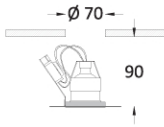

aria trimless box

73-102000 metal

aria trimless kit

	V	W	TYPE	BASE	
73-000802	die-cast aluminum	12	50	QR-CB 51	GU5.3