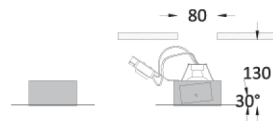

idea

idea box

73-102010 metal

idea kit

73-000911 die-cast aluminum 12 50 QR-CB 51 GU5.3

accessories

21-99001 honeycomb louvre