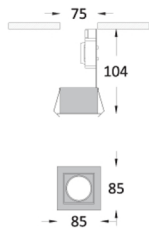

Series of false-ceiling recessed adjustable square downlights. It is made of die-cast aluminum. It comes in onelamp and twolamp versions. It is adjustable on the vertical axis. The lamp is placed deep inside the fixture, in order to ensure minimum glare. It comes with 12V MR16 socket for halogen and led lamps.

 .1 white

 .5 silver grey

elle		V	W	TYPE	BASE
52-00314	die-cast aluminum	12	50	QR-CB 51	GU5.3