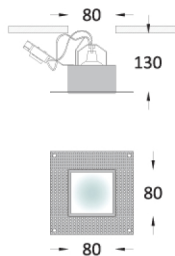

## idea

Series of false-ceiling frameless recessed downlights, that can be fixed, adjustable and water resistant (IP44). It is made of die-cast aluminum and comes in two parts with separate codes. The metal box is first installed in the false-ceiling and putty covered and painted over. Then the inner part is tightly placed in the box with the use of a magnet. This protects the plasterboard during re-lamping since the box remains stable on the ceiling. The adjustable version offers 360 degrees rotation on the horizontal axis. The idea inner part comes in different versions and codes. The lamp is placed deep in order to ensure minimum glare. It can house honeycomb louvre. It comes with 12V MR16 socket for halogen and led lamps.

.1 white

**idea box**

73-102005 metal

**idea kit**

	V	W	TYPE	BASE
73-000905	die-cast aluminum	12	50	QR-CB 51 GU5.3

**accessories**

73-000901 frosted glass cover