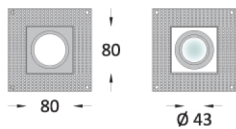

idea

Series of false-ceiling frameless recessed downlights, that can be fixed, adjustable and water resistant (IP44). It is made of die-cast aluminum and comes in two parts with separate codes. The metal box is first installed in the false-ceiling and putty covered and painted over. Then the inner part is tightly placed in the box with the use of a magnet. This protects the plasterboard during re-lamping since the box remains stable on the ceiling. The adjustable version offers 360 degrees rotation on the horizontal axis. The idea inner part comes in different versions and codes. The lamp is placed deep in order to ensure minimum glare. It can house honeycomb louvre. It comes with 12V MR16 socket for halogen and led lamps.

.1 white

.2 black

idea box

73-102010 metal

idea kit

	V	W	TYPE	BASE
73-000803	die-cast aluminum	12	50	QR-CB 51 GU5.3

accessories

21-99001 honeycomb louvre