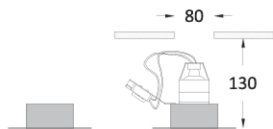

idea box

73-102010 metal

idea kit

	V	W	TYPE	BASE
73-000803	die-cast aluminum	12	50	QR-CB 51 GU5.3

accessories

21-99001 honeycomb louvre