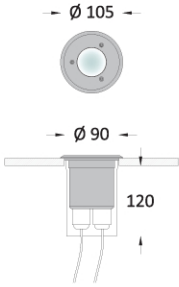

Series of ground recessed lighting fixtures. It is made of anodized aluminum body, with stainless steel (316 degrees) round bezel covers. It comes with a plastic housing box. It is impact resistant (IK10) and waterproof for ground use (IP67). It comes in different size versions. It can house honeycomb louvre. It is available with 12V / 230V sockets for halogen, fluorescent, led and metal halide lamps.

gea		V	W	TYPE	BASE
65-203601	stainless steel	230	50	PAR16	GU10

*comes with 2 cable glands for easy linear connection

* body made of stainless steel

accessories

21-99001 honeycomb louvre