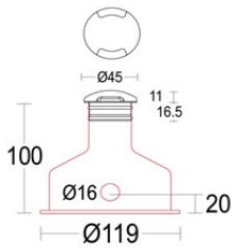

colors

■ stainless steel

accessories	
2001-AC204	IP 68 fast connector
2001-AC205-IP66	IP66 remote power supply box
2001-AC296	Wall recessed rough-in housing 503
2001-AC611	Rough-in housing 40x105