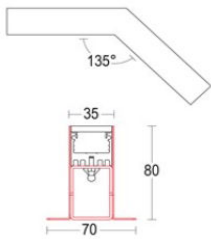

traccia angle 135°	material	voltage (Vdc)	watt (W)	cci (K)	beam angle (°)	lumen (lm)	CRI
2001-1525	extruded aluminum	24	2,18	3000	140	260	>90
2001-1525	extruded aluminum	24	2,85	4000	140	340	>90

colors

 glass

accessories	
2001-AC163	Power connector
2001-AC164	Connector end cap
2001-AC630	Rough-in housing Traccia 135°
2001-AC550	Joint plate Traccia
2001-AC551	Extraction tool Traccia
2001-AC562	Rough-in housing end cup for concreting Traccia