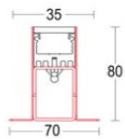

traccia angle 157.5°	material	voltage (Vdc)	watt (W)	ccf (K)	beam angle (°)	lumen (lm)	CRI
2001-1525	extruded aluminum	24	2,18	3000	140	260	>90
2001-1525	extruded aluminum	24	2,85	4000	140	340	>90

colors

 glass

accessories	
2001-AC163	Power connector
2001-AC164	Connector end cap
2001-AC631	Rough-in housing Traccia 157,5°
2001-AC550	Joint plate Traccia
2001-AC551	Extraction tool Traccia
2001-AC562	Rough-in housing end cup for concreting Traccia