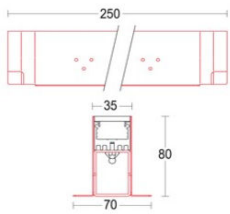

traccia 250	material	voltage (Vdc)	watt (W)	ccf (K)	beam angle (°)	lumen (lm)	CRI
2001-1530	extruded aluminum	24	3,63	3000	140	433	>90
2001-1530	extruded aluminum	24	4,75	4000	140	566	>90

colors

 glass

accessories	
2001-AC163	Power connector
2001-AC164	Connector end cap
2001-AC530	Rough-in housing 250x35x80
2001-AC550	Joint plate Traccia
2001-AC607	Rough-in housing Traccia 250mm (wall version)