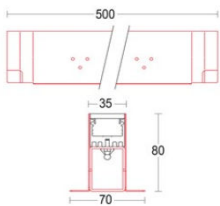

traccia 500	material	voltage (Vdc)	watt (W)	ccf (K)	beam angle (°)	lumen (lm)	CRI
2001-1531	extruded aluminum	24	7,25	3000	140	865	>90
2001-1531	extruded aluminum	24	9,5	4000	140	1133	>90

colors

 glass

accessories	
2001-AC163	Power connector
2001-AC164	Connector end cap
2001-AC531	Rough-in housing 500x35x80
2001-AC550	Joint plate Traccia
2001-AC608	Rough-in housing Traccia 500mm (wall version)
2001-AC551	Extraction tool Traccia
2001-AC562	Rough-in housing end cup for concreting Traccia