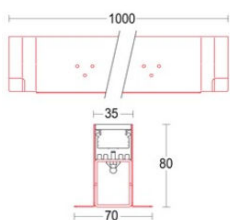

fraccia 1000	material	voltage (Vdc)	watt (W)	ccf (K)	beam angle (°)	lumen (lm)	CRI
2001-1532	extruded aluminum	24	14,5	3000	140	1730	>90
2001-1532	extruded aluminum	24	19	4000	140	2266	>90

colors

 glass

accessories	
2001-AC163	Power connector
2001-AC164	Connector end cap
2001-AC532	Rough-in housing 1000x35x80
2001-AC550	Joint plate Traccia
2001-AC609	Rough-in housing Traccia 1000mm (wall version)
2001-AC551	Extraction tool Traccia
2001-AC562	Rough-in housing end cup for concreting Traccia