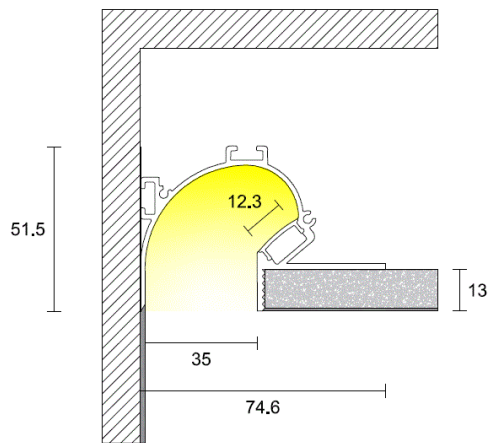

## LUMINAIRE IMAGE

## LUMINAIRE INFORMATION

Code: 1049-078

Environment Application: Indoor

## LUMINAIRE DETAILS

Fitting Type: Recessed

Description: Aluminum Profile

Construction Material: Extruded Aluminum

Dimensions: 76,4x51,5mm

Length: 2m/pc

IP: 20

Colors:  Anod. Aluminum