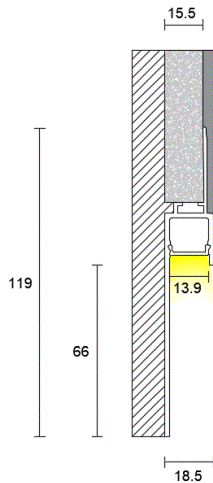

LUMINAIRE IMAGE

LUMINAIRE INFORMATION

Code: 1049-085

Environment Application: Indoor

LUMINAIRE DETAILS

Fitting Type: Recessed

Description: Aluminum Profile

Construction Material: Extruded Aluminum

Dimensions: 18,5x119mm

Length: 2m/pc

IP: 20

Colors: ● Anod. Aluminum

OPTICAL

Diffuser material: Polycarbonate

Diffuser finish: PC diffused

ACCESSORIES

End caps

90° Horizontal connector

120° Horizontal connector

180° Connector