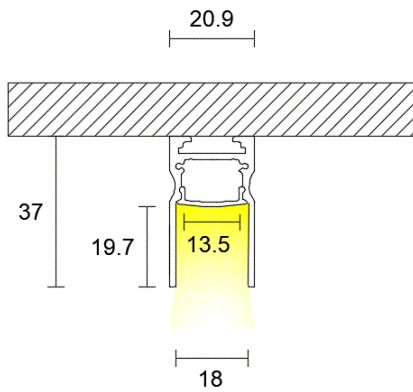

LUMINAIRE IMAGE

LUMINAIRE INFORMATION

Code: 1049-157

Environment Application: Indoor

LUMINAIRE DETAILS

Fitting Type: Surface, Suspended

Description: Aluminum Profile

Construction Material: Extruded Aluminum

Dimensions: 20,9x37mm

Length: 2m/pc

IP: 20

Colors:  Anod. Aluminum

OPTICAL

Diffuser material: Polycarbonate

Diffuser finish: PC diffused

ACCESSORIES

End cap with hole
End cap without hole

Mounting clip (metal)

Hanging bracket

Steel wire

90° Horizontal connector

180° Connector