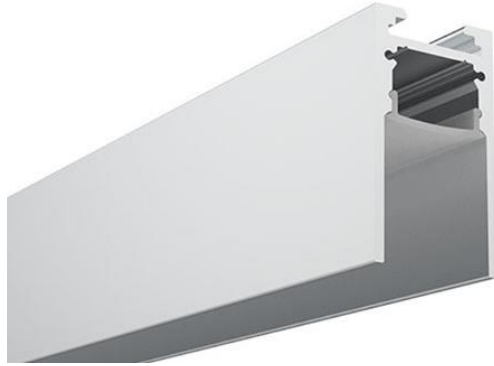

LUMINAIRE IMAGE

LUMINAIRE INFORMATION

Code: 1049-157

Environment Application: Indoor

LUMINAIRE DETAILS

Fitting Type: Surface, Suspended

Description: Aluminum Profile

Construction Material: Extruded Aluminum

Dimensions: 20,9x37mm

Length: 2m/pc

IP: 20

Colors:  Anod. Aluminum

OPTICAL

Diffuser material: Polycarbonate

Diffuser finish: PC diffused

ACCESSORIES

End cap with hole
End cap without hole

Mounting clip (metal)

Hanging bracket

Steel wire

90° Horizontal connector

180° Connector