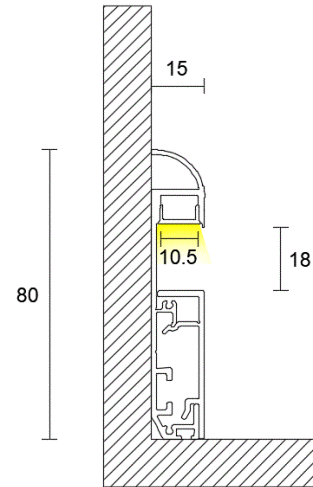

LUMINAIRE IMAGE

LUMINAIRE INFORMATION

Code: 1049-1580

Environment Application: Indoor

LUMINAIRE DETAILS

Fitting Type: Recessed

Description: Aluminum Profile

Construction Material: Extruded Aluminum

Dimensions: 15x80mm

Length: 2m/pc

IP: 20

Colors: Anod. Aluminum

OPTICAL

Diffuser material: Polycarbonate

Diffuser finish: PC diffused

ACCESSORIES

End caps