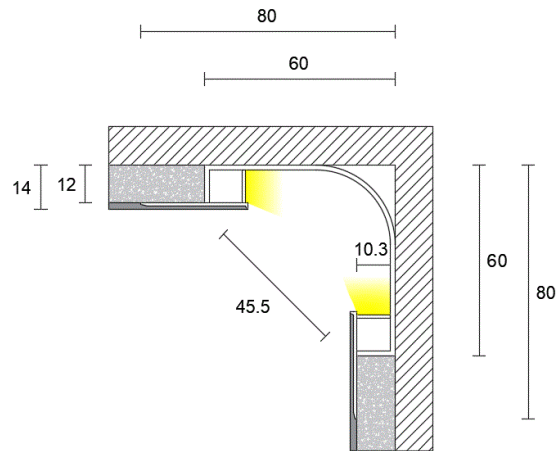

LUMINAIRE IMAGE

LUMINAIRE INFORMATION

Code: 1049-168

Environment Application: Indoor

LUMINAIRE DETAILS

Fitting Type: Recessed

Description: Aluminum Profile

Construction Material: Extruded Aluminum

Dimensions: 80x80mm

Length: 2m/pc

IP: 20

Colors:  Anod. Aluminum

OPTICAL

Diffuser material: Polycarbonate

Diffuser finish: PC diffused

ACCESSORIES

End cap with hole

End cap without hole