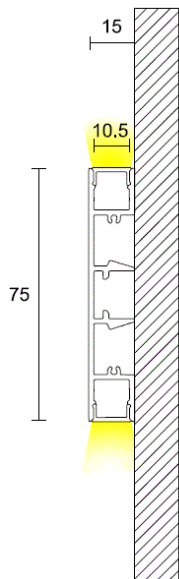

LUMINAIRE IMAGE

LUMINAIRE INFORMATION

Code: 1049-170

Environment Application: Indoor

LUMINAIRE DETAILS

Fitting Type: Surface

Description: Aluminum Profile

Construction Material: Extruded Aluminum

Dimensions: 15x75mm

Length: 2m/pc

IP: 20

Colors:  Anod. Aluminum

OPTICAL

Diffuser material: Polycarbonate

Diffuser finish: PC diffused

ACCESSORIES

End cap with hole
End cap without hole

Mounting clip

90° Horizontal connector

90° Vertical connector

180° Connector