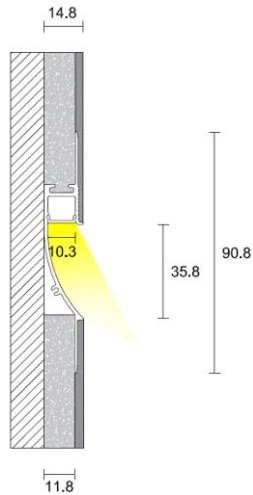

LUMINAIRE IMAGE

LUMINAIRE INFORMATION

Code: 1049-186

Environment Application: Indoor

LUMINAIRE DETAILS

Fitting Type: Recessed

Description: Aluminum Profile

Construction Material: Extruded Aluminum

Dimensions: 14,8x90,8mm

Length: 2m/pc

IP: 20

Colors:  Anod. Aluminum

OPTICAL

Diffuser material: Polycarbonate

Diffuser finish: PC diffused

ACCESSORIES

End caps

90° Horizontal connector

90° Vertical connector

180° Connector