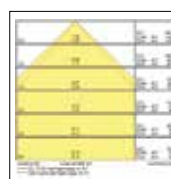

Rubico LED

Features

- Direct and Indirect light distribution
- All versions are UGR<19
- Luminance at 65°<3000 Cd/m²
- Micro Prismatic Optic (MPO) with satin side diffuser
- Increased efficacy up to 113lm/W
- L80B10 @ 60,000 hours - Long service life with lumen maintenance of 80% at 60,000 hours
- Driver lifetime: 50,000 hours with max 10% failure
- Low LED flicker <5%
- Colour Rendering Index (Ra)>80 for office applications
- Two CCTs: Warm white (3,000K) and Neutral White (4,000K)
- LED Colour consistency between luminaires <3 SDCM
- DALI (Switch-dim) dimmable
- Available with SylSmart SSH for offices requiring smart lighting

Product information