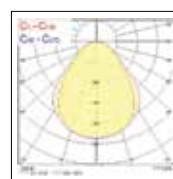

Photometric data

Rubico LED 600 HE 4K