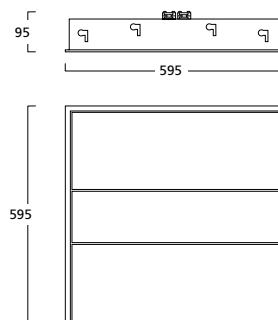

Accessories

Code	Description
2069281	Lumafix Pull-Up Accessory
2047754	Lumafix Pull-Up Accessory Kit

Additional Image

Photometric Data

High Efficiency

High Output

Dimensions (mm)

Concord OfficeLyte Linear LED