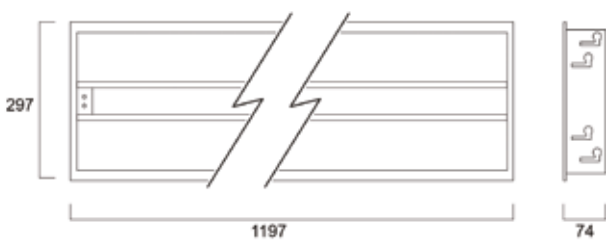

Dimensions (mm)