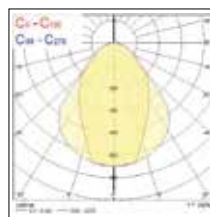

Photometric Data

OfficeLyte Linear HE - 4000K