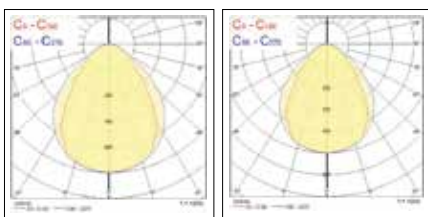

High Output

Photometric Data

High Efficiency