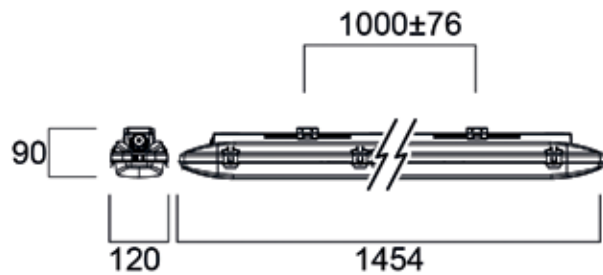

Resisto GRP

Designed for challenge

Resisto GRP is the most robust and chemically versatile version of our Resisto family. Resisto GRP is an ideal replacement for T5 and T8 luminaires, offering great energy savings. The luminaire benefits from a water and dust resistant GRP body and PMMA diffuser offering IP66 protection and an impact rating of IK02. Our range provides clear, bright light to aid productivity. A lifespan of 72,000 hours (L80:B20) is reinforced with a 5 year warranty, giving you peace of mind that less maintenance will be required.

Resisto GRP

Features

- LED integrated waterproof fixture in 1200mm and 1500mm nominal length
- High efficiency throughout the range with up to 143 lm/W (total system efficiency)
- Body made from extremely resistant glass-reinforced polyester
- Available in Neutral White (4000K) colour temperature
- Smooth body finish optimised for LEDs with extra flat diffuser, easy to handle
- Higher UV resistance compared to PC, less yellow discoloration over time
- Chemical resistant against a variety of acids, alkalis, halogens, mineral oils
- Specially designed clear PMMA diffuser (IK02) for improved uniformity - softens and controls the light whilst optimised output
- Stainless steel fixing brackets for ceiling mounting
- Lifespan: 72,000 hours L80:B20

Additional Images

Photometric Data

Resisto GRP 1200mm

Resisto GRP 1500mm

Dimensions (mm)

Resisto GRP 1200mm

Resisto GRP 1500mm