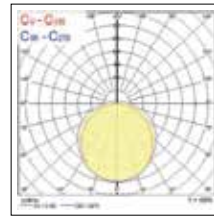

Additional Images

Photometric Data

Resisto GRP 1200mm

Resisto GRP 1500mm

Dimensions (mm)

Resisto GRP 1200mm

Resisto GRP 1500mm