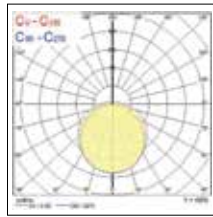

Photometric Data

Resisto GRP 1200mm