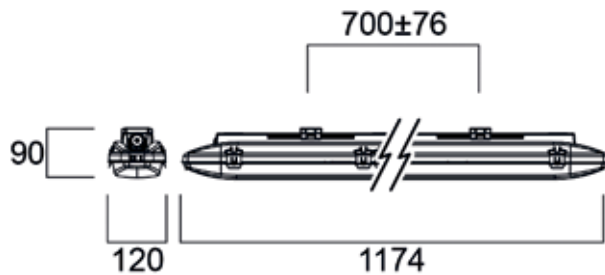

Resisto GRP

Designed for challenge

Resisto GRP is the most robust and chemically versatile version of our Resisto family. Resisto GRP is an ideal replacement for T5 and T8 luminaires, offering great energy savings. The luminaire benefits from a water and dust resistant GRP body and PMMA diffuser offering IP66 protection and an impact rating of IK02. Our range provides clear, bright light to aid productivity. A lifespan of 72,000 hours (L80:B20) is reinforced with a 5 year warranty, giving you peace of mind that less maintenance will be required.

Resisto GRP

Features

- LED integrated waterproof fixture in 1200mm and 1500mm nominal length
- High efficiency throughout the range with up to 143 lm/W (total system efficiency)
- Body made from extremely resistant glass-reinforced polyester
- Available in Neutral White (4000K) colour temperature
- Smooth body finish optimised for LEDs with extra flat diffuser, easy to handle
- Higher UV resistance compared to PC, less yellow discoloration over time
- Chemical resistant against a variety of acids, alkalis, halogens, mineral oils
- Specially designed clear PMMA diffuser (IK02) for improved uniformity - softens and controls the light whilst optimised output
- Stainless steel fixing brackets for ceiling mounting
- Lifespan: 72,000 hours L80:B20

Additional Images

Photometric Data

Resisto GRP 1200mm

Resisto GRP 1500mm

Dimensions (mm)

Resisto GRP 1200mm

Resisto GRP 1500mm