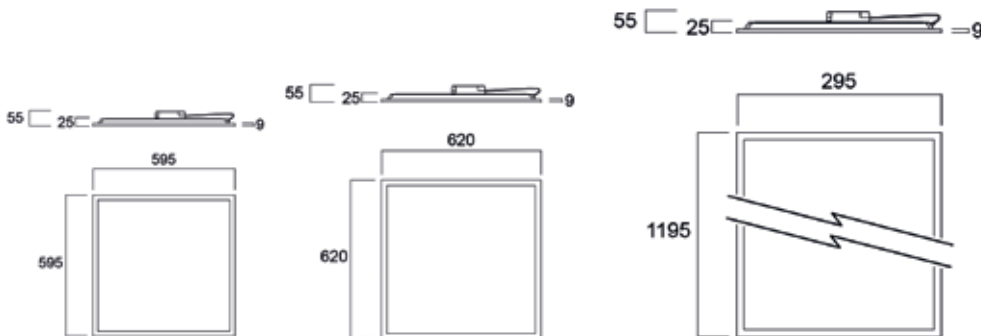

Pls always check item availability with your sales contact. Some of the items could be available only upon request with a minimum quantity order

START Panel

Additional Images

600x600/625x625

1200x300

1200x600

Photometric data

UGR19

UGR22

Dimension, 35mm height versions (mm)

Dimension, 25mm height versions (mm)

START Panel accessories

Accessories

Code	Description
0047046	START eco Panel Mounting Clips 4 pcs
0047416	Plasterboard Ceiling Frame 600x600
0047418	Plasterboard Ceiling Frame 1200x300
0047517	START Flat Panel LED Suspension Kit
0047197	Surface Mounting Kit 600x600x70mm
0047199	Surface Mounting Kit 625x625x70mm
0047198	Surface Mounting Kit 1200x300x70mm
0047269	Surface Mounting Kit 1200x600x70mm
0046600	Emergency Pack Standard 6V-55V
0046601	Emergency Pack DALI 6V-55V