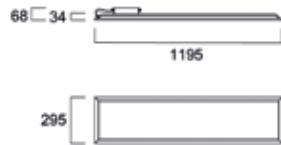

START Panel UGR19 IP65

Additional Images

600x600/625x625

1200x300

IP68 LILO Junction Box 3P 5P

Photometric data

Dimensions (mm)

600x600

625x625

600x600 DALI

625x625 DALI

1200x300

1200x300 DALI

START Panel

Features

- The range includes 600x600mm, 625x625mm and 1200x300mm modules to meet the most common installation needs
- Opal diffuser to achieve a wide beam and provides an even and diffused lighting
- Slim size 25mm maximum (with driver 65mm)
- Available in Warm White (3000K) and Neutral White (4000K)
- High efficacy of up to 126lm/W (600x600mm HE version @ 4000K)
- Delivers up to 4300lm (600x600mm, 4000K)
- Available in Warm White (3000K), Neutral White (4000K) and Cool White (6500K). Some of the temperature colour options could be available only upon request with a minimum quantity order. Please always check in advance with your sales contact
- Meets IP40 degree of protection from the front and IK03 degree of impact resistance
- Tp(b) rated diffuser that may not burn at a speed of more than 50mm per minute
- Loop-in-Loop-out (LILO) box added as an option for easy installation
- Safety cables (2 pieces) as additional parts in the package
- SDCM<3
- Long lifespan: 100.000 hours at 70% of the original output