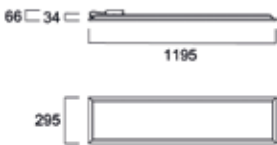

START Panel UGR19 IP65

Additional Images

600x600/625x625

1200x300

IP68 LILO Junction Box 3P 5P

Photometric data

Dimensions (mm)

600x600

625x625

600x600 DALI

625x625 DALI

1200x300

1200x300 DALI

START Panel

Features

- The range includes 600x600mm, 625x625mm and 1200x300mm modules to meet the most common installation needs
- Opal diffuser to achieve a wide beam and provides an even and diffused lighting
- Slim size 25mm maximum (with driver 65mm)
- Available in Warm White (3000K) and Neutral White (4000K)
- High efficacy of up to 126lm/W (600x600mm HE version @ 4000K)
- Delivers up to 4300lm (600x600mm, 4000K)
- Available in Warm White (3000K), Neutral White (4000K) and Cool White (6500K). Some of the temperature colour options could be available only upon request with a minimum quantity order. Please always check in advance with your sales contact
- Meets IP40 degree of protection from the front and IK03 degree of impact resistance
- Tp(b) rated diffuser that may not burn at a speed of more than 50mm per minute
- Loop-in-Loop-out (LILO) box added as an option for easy installation
- Safety cables (2 pieces) as additional parts in the package
- SDCM<3
- Long lifespan: 100.000 hours at 70% of the original output