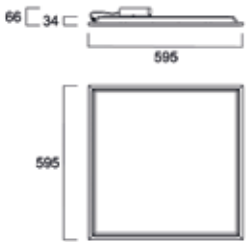

START Panel UGR19 IP65

Additional Images

600x600/625x625

1200x300

IP68 LILO Junction Box 3P 5P

Photometric data

Dimensions (mm)

600x600

625x625

600x600 DALI

625x625 DALI

1200x300

1200x300 DALI

START Panel

Features

- The range includes 600x600mm, 625x625mm and 1200x300mm modules to meet the most common installation needs
- Opal diffuser to achieve a wide beam and provides an even and diffused lighting
- Slim size 25mm maximum (with driver 65mm)
- Available in Warm White (3000K) and Neutral White (4000K)
- High efficacy of up to 126lm/W (600x600mm HE version @ 4000K)
- Delivers up to 4300lm (600x600mm, 4000K)
- Available in Warm White (3000K), Neutral White (4000K) and Cool White (6500K). Some of the temperature colour options could be available only upon request with a minimum quantity order. Please always check in advance with your sales contact
- Meets IP40 degree of protection from the front and IK03 degree of impact resistance
- Tp(b) rated diffuser that may not burn at a speed of more than 50mm per minute
- Loop-in-Loop-out (LILO) box added as an option for easy installation
- Safety cables (2 pieces) as additional parts in the package
- SDCM<3
- Long lifespan: 100.000 hours at 70% of the original output