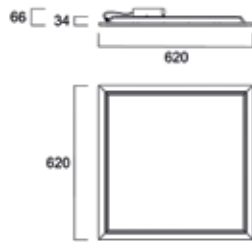

START Panel UGR19 IP65

Additional Images

600x600/625x625

1200x300

IP68 LILO Junction Box 3P 5P

Photometric data

Dimensions (mm)

600x600

625x625

600x600 DALI

625x625 DALI

1200x300

1200x300 DALI

START Panel

Features

- The range includes 600x600mm, 625x625mm and 1200x300mm modules to meet the most common installation needs
- Opal diffuser to achieve a wide beam and provides an even and diffused lighting
- Slim size 25mm maximum (with driver 65mm)
- Available in Warm White (3000K) and Neutral White (4000K)
- High efficacy of up to 126lm/W (600x600mm HE version @ 4000K)
- Delivers up to 4300lm (600x600mm, 4000K)
- Available in Warm White (3000K), Neutral White (4000K) and Cool White (6500K). Some of the temperature colour options could be available only upon request with a minimum quantity order. Please always check in advance with your sales contact
- Meets IP40 degree of protection from the front and IK03 degree of impact resistance
- Tp(b) rated diffuser that may not burn at a speed of more than 50mm per minute
- Loop-in-Loop-out (LILO) box added as an option for easy installation
- Safety cables (2 pieces) as additional parts in the package
- SDCM<3
- Long lifespan: 100.000 hours at 70% of the original output