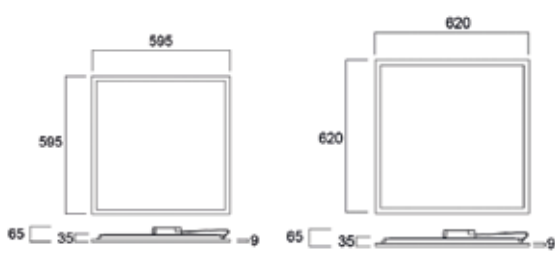

625x625

600x600 DALI

625x625 DALI

1200x300

1200x300 DALI

START Panel

Features

- The range includes 600x600mm, 625x625mm and 1200x300mm modules to meet the most common installation needs
- Opal diffuser to achieve a wide beam and provides an even and diffused lighting
- Slim size 25mm maximum (with driver 65mm)
- Available in Warm White (3000K) and Neutral White (4000K)
- High efficacy of up to 126lm/W (600x600mm HE version @ 4000K)
- Delivers up to 4300lm (600x600mm, 4000K)
- Available in Warm White (3000K), Neutral White (4000K) and Cool White (6500K). Some of the temperature colour options could be available only upon request with a minimum quantity order. Please always check in advance with your sales contact
- Meets IP40 degree of protection from the front and IK03 degree of impact resistance
- Tp(b) rated diffuser that may not burn at a speed of more than 50mm per minute
- Loop-in-Loop-out (LILO) box added as an option for easy installation
- Safety cables (2 pieces) as additional parts in the package
- SDCM<3
- Long lifespan: 100.000 hours at 70% of the original output

Pls always check item availability with your sales contact. Some of the items could be available only upon request with a minimum quantity order

START Panel

Additional Images

600x600/625x625

1200x300

1200x600

Photometric data

UGR19

UGR22

Dimension, 35mm height versions (mm)

Dimension, 25mm height versions (mm)

START Panel accessories

Accessories

Code	Description
0047046	START eco Panel Mounting Clips 4 pcs
0047416	Plasterboard Ceiling Frame 600x600
0047418	Plasterboard Ceiling Frame 1200x300
0047517	START Flat Panel LED Suspension Kit
0047197	Surface Mounting Kit 600x600x70mm
0047199	Surface Mounting Kit 625x625x70mm
0047198	Surface Mounting Kit 1200x300x70mm
0047269	Surface Mounting Kit 1200x600x70mm
0046600	Emergency Pack Standard 6V-55V
0046601	Emergency Pack DALI 6V-55V