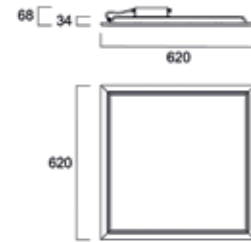

START Panel UGR19 IP65

Additional Images

600x600/625x625

1200x300

IP68 LILO Junction Box 3P 5P

Photometric data

Dimensions (mm)

600x600

625x625

600x600 DALI

625x625 DALI

1200x300

1200x300 DALI

START Panel

Features

- The range includes 600x600mm, 625x625mm and 1200x300mm modules to meet the most common installation needs
- Opal diffuser to achieve a wide beam and provides an even and diffused lighting
- Slim size 25mm maximum (with driver 65mm)
- Available in Warm White (3000K) and Neutral White (4000K)
- High efficacy of up to 126lm/W (600x600mm HE version @ 4000K)
- Delivers up to 4300lm (600x600mm, 4000K)
- Available in Warm White (3000K), Neutral White (4000K) and Cool White (6500K). Some of the temperature colour options could be available only upon request with a minimum quantity order. Please always check in advance with your sales contact
- Meets IP40 degree of protection from the front and IK03 degree of impact resistance
- Tp(b) rated diffuser that may not burn at a speed of more than 50mm per minute
- Loop-in-Loop-out (LILO) box added as an option for easy installation
- Safety cables (2 pieces) as additional parts in the package
- SDCM<3
- Long lifespan: 100.000 hours at 70% of the original output