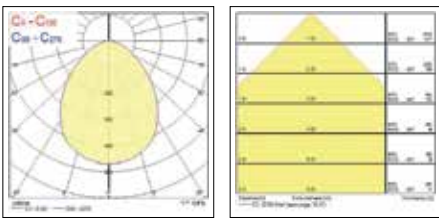

START Panel UGR19 IP65

Additional Images

600x600/625x625

1200x300

IP68 LILO Junction Box 3P 5P

Photometric data

Dimensions (mm)

600x600