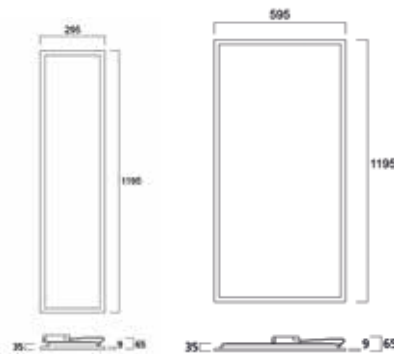

625x625

600x600 DALI

625x625 DALI

1200x300

1200x300 DALI

START Panel

Features

- The range includes 600x600mm, 625x625mm and 1200x300mm modules to meet the most common installation needs
- Opal diffuser to achieve a wide beam and provides an even and diffused lighting
- Slim size 25mm maximum (with driver 65mm)
- Available in Warm White (3000K) and Neutral White (4000K)
- High efficacy of up to 126lm/W (600x600mm HE version @ 4000K)
- Delivers up to 4300lm (600x600mm, 4000K)
- Available in Warm White (3000K), Neutral White (4000K) and Cool White (6500K). Some of the temperature colour options could be available only upon request with a minimum quantity order. Please always check in advance with your sales contact
- Meets IP40 degree of protection from the front and IK03 degree of impact resistance
- Tp(b) rated diffuser that may not burn at a speed of more than 50mm per minute
- Loop-in-Loop-out (LILO) box added as an option for easy installation
- Safety cables (2 pieces) as additional parts in the package
- SDCM<3
- Long lifespan: 100.000 hours at 70% of the original output

Pls always check item availability with your sales contact. Some of the items could be available only upon request with a minimum quantity order

START Panel

Additional Images

600x600/625x625

1200x300

1200x600

Photometric data

UGR19

UGR22

Dimension, 35mm height versions (mm)

Dimension, 25mm height versions (mm)

START Panel accessories

Accessories

Code	Description
0047046	START eco Panel Mounting Clips 4 pcs
0047416	Plasterboard Ceiling Frame 600x600
0047418	Plasterboard Ceiling Frame 1200x300
0047517	START Flat Panel LED Suspension Kit
0047197	Surface Mounting Kit 600x600x70mm
0047199	Surface Mounting Kit 625x625x70mm
0047198	Surface Mounting Kit 1200x300x70mm
0047269	Surface Mounting Kit 1200x600x70mm
0046600	Emergency Pack Standard 6V-55V
0046601	Emergency Pack DALI 6V-55V