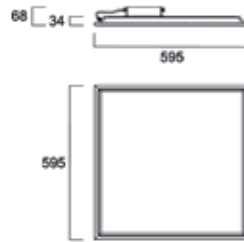

START Panel UGR19 IP65

Additional Images

600x600/625x625

1200x300

IP68 LILO Junction Box 3P 5P

Photometric data

Dimensions (mm)

600x600

625x625

600x600 DALI

625x625 DALI

1200x300

1200x300 DALI

START Panel

Features

- The range includes 600x600mm, 625x625mm and 1200x300mm modules to meet the most common installation needs
- Opal diffuser to achieve a wide beam and provides an even and diffused lighting
- Slim size 25mm maximum (with driver 65mm)
- Available in Warm White (3000K) and Neutral White (4000K)
- High efficacy of up to 126lm/W (600x600mm HE version @ 4000K)
- Delivers up to 4300lm (600x600mm, 4000K)
- Available in Warm White (3000K), Neutral White (4000K) and Cool White (6500K). Some of the temperature colour options could be available only upon request with a minimum quantity order. Please always check in advance with your sales contact
- Meets IP40 degree of protection from the front and IK03 degree of impact resistance
- Tp(b) rated diffuser that may not burn at a speed of more than 50mm per minute
- Loop-in-Loop-out (LILO) box added as an option for easy installation
- Safety cables (2 pieces) as additional parts in the package
- SDCM<3
- Long lifespan: 100.000 hours at 70% of the original output